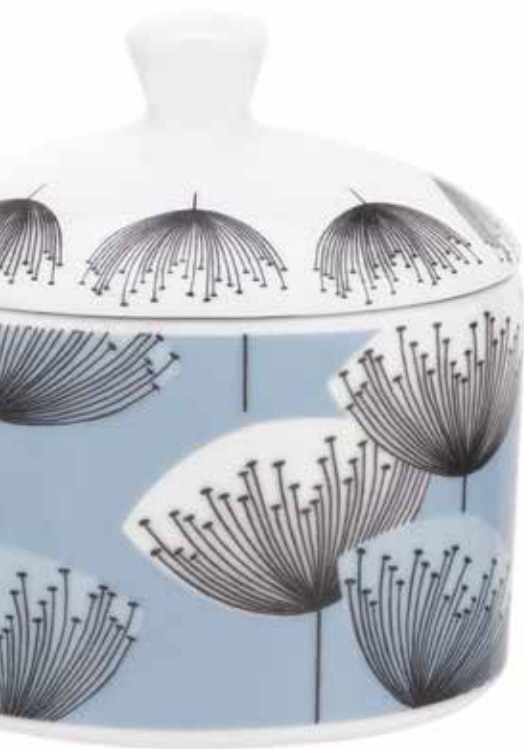

Sanderson
for
PORTMEIRION®
Dandelion
Clocks

Re-working one of Sanderson's most loved designs, Portmeirion's Dandelion Clocks tableware collection features a fresh palette of sky blue set against beautiful white porcelain.

Reminiscent of British countryside escapes, this dandelion clock design is effortlessly charming - perfect for everyday dining and relaxed afternoon teas. Each porcelain piece is dishwasher safe, microwave safe, oven and freezer proof.

tableware

dinner plate – 27cm/10.5"
DAB78612-XF

salad/dessert plate – 21cm/8.25"
DAB78613-XF

bowl – 15cm/6"
DAB78614-XF

mug – 0.35L/12oz
DAB78642-XT

stacking mugs (set of 2) – 0.28L/10oz
DAB78646-XW

teacup & saucer set – 0.28L/10oz
DAB78643-XW

tea for one – 0.28L/10oz cup and teapot
DAB78645-XW

teapot – 1.1L/2pt
DAB78639-XP

sugar – 0.28L/10oz
DAB78640-XW

creamer – 0.28L/10oz
DAB78641-XT

melamine trays

sandwich tray – 31cm/12.25"
DAB78644-XP

deep bowl – 24cm/9.5"
DAB78617-XP