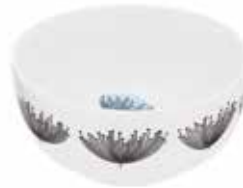

Sanderson
for
PORTMEIRION®
Dandelion
Clocks

Re-working one of Sanderson's most loved designs, Portmeirion's Dandelion Clocks tableware collection features a fresh palette of sky blue set against beautiful white porcelain.

Reminiscent of British countryside escapes, this dandelion clock design is effortlessly charming - perfect for everyday dining and relaxed afternoon teas. Each porcelain piece is dishwasher safe, microwave safe, oven and freezer proof.

tableware

dinner plate – 27cm/10.5"
DAB78612-XF

salad/dessert plate – 21cm/8.25"
DAB78613-XF

bowl – 15cm/6"
DAB78614-XF

mug – 0.35L/12oz
DAB78642-XT

stacking mugs (set of 2) – 0.28L/10oz
DAB78646-XW

teacup & saucer set – 0.28L/10oz
DAB78643-XW

tea for one – 0.28L/10oz cup and teapot
DAB78645-XW

teapot – 1.1L/2pt
DAB78639-XP

sugar – 0.28L/10oz
DAB78640-XW

creamer – 0.28L/10oz
DAB78641-XT

melamine trays

sandwich tray – 31cm/12.25"
DAB78644-XP

deep bowl – 24cm/9.5"
DAB78617-XP